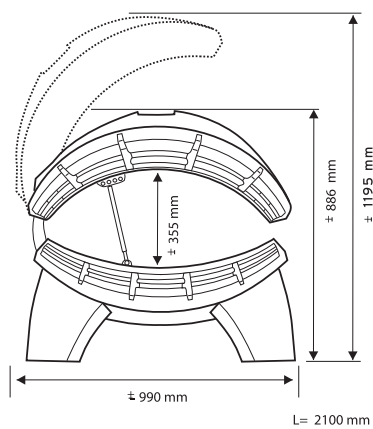

Specifications	Hapro Collagen Sun 24	Hapro Collagen Sun 26/5
Lamps	24 x 100 W Collatan® lamps	14 x 100 W L Collatan® lamps 12 x 100 W Collatan® lamps
Collagen booster for face	–	5 x 25 W Seecret Collagen lamps
Body cooler	○	●
Analogue timer	●	–
Digital timer	–	●
Alarm signal at end of session	●	●
Decorative panel front	○	●
Power	2,83 kW	3,19 kW
Weight	119 kg	128 kg
Colour	Pearl White	Pearl White

● = Standard ○ = Optional – = Not applicable

Technical modifications reserved

Sunny certainty

A choice for Hapro wellness solaria is a choice for certainty. All the appliances meet the most stringent safety regulations and have the CE quality mark. Moreover, the appliances are carefully developed in accordance with the latest standards for tanning equipment. There's no better way to ensure responsible tanning in your home!

Hapro
WELLNESS-SOLARIA

www.vdlhapro.com

VDL Hapro, P.O. Box 73, 4420 AC Kapelle, The Netherlands