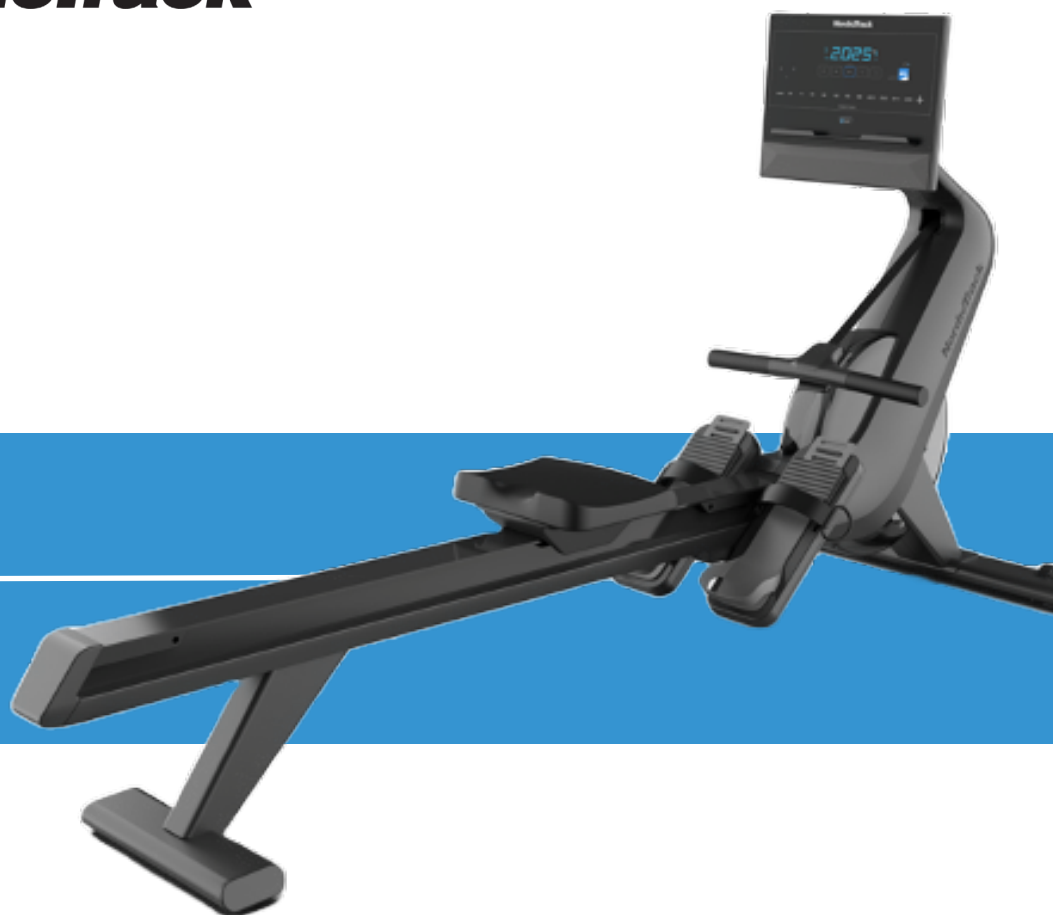

RW 300

ROWER
NTRW39125-INT

PRODUCT SPECS

iFit®	iFit® Bluetooth Smart (BLE) Enabled
Smart Adjust	Equipment automatically adjusts your resistance during the workouts
Console	5" High Contrast Multi-Color Display (TILT)
Resistance	Digital Resistance 1 - 26 / SMR™ Silent Magnetic Resistance Resistance adjusts in -/+ 1 increments
Flywheel	Inertia Enhanced Flywheel
Handles	Soft Touch Ergonomic Handle
Pedals	Oversized Pivoting Pedals With Adjustable Nylon Foot Straps
Seat	Ergonomic Molded Seat Oversized Aluminum seat Rail
Readouts	Watts, Strokes, Resistance, Time, Calories, Distance, 500 M Split
Audio	2 -2" Integrated Speakers /Bluetooth Headphone Compatible
Folding	N/A
USB-C Port	Yes (Device Charger)
User Max Weight	136 KG User Capacity