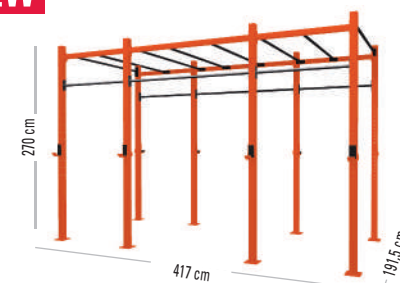

COD. G60-3AMS

Gabbia CHALLENGE 60x60x3,2 mm
autoportante 3 campate con monkey station

COD. G75-3A

Gabbia MASTER 75x75x3,2 mm
autoportante 3 campate

COD. G75-3AMS

Gabbia MASTER 75x75x3,2 mm
autoportante 3 campate con monkey station
4 coppie di appoggi bilanciere incluse

COD. G60-3A

3 spans CHALLENGE rig 60x60x3,2 mm
stand alone

COD. G60-3AMS

3 spans CHALLENGE rig 60x60x3,2 mm
stand alone with monkey station

COD. G75-3A

3 spans MASTER rig 75x75x3,2 mm
stand alone

COD. G75-3AMS

3 spans MASTER rig 75x75x3,2 mm
stand alone with monkey station
8 j-cups included

*: Challenge
**: Master

VERSIONE OUTDOOR
OUTDOOR VERSION

NEW

COD. G075-3AMS

COD. G075-3A

COD. G075-3A

Gabbia MASTER OUTDOOR
75x75x3,2 mm autoportante 3
campate

COD. G075-3AMS

Gabbia MASTER OUTDOOR
75x75x3,2 mm autoportante
3 campate con monkey station
4 coppie di appoggi bilanciere
includere

COD. G075-3A

3 spans MASTER OUTDOOR
rig 75x75x3,2 mm stand alone

COD. G075-3AMS