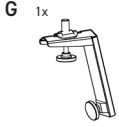

1x 90722

NOHRD Bike

NOHRD Bike V2

NOHRD Bike Pro