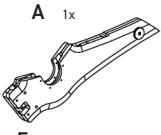

1x 90722

NOHRD Bike

NOHRD Bike V2

NOHRD Bike Pro