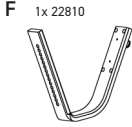

1x 90722

NOHRD Bike

NOHRD Bike V2

NOHRD Bike Pro